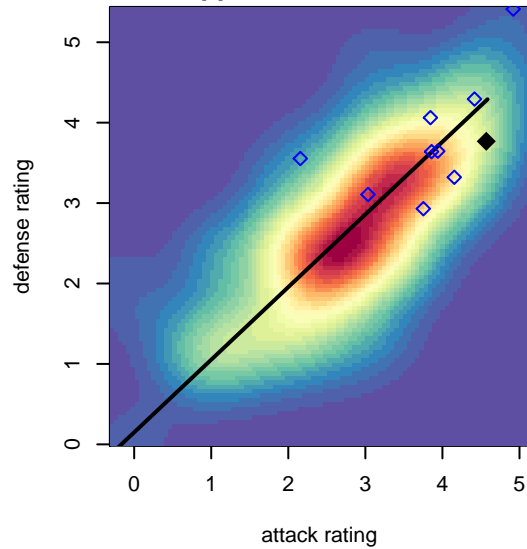

Eastside FC Red G01

Eastside FC
Preston, WA
G01 total strength=2003
attack=96.43 defense=43.3
fall league = RCL G01 Div 1

alt names used:
Eastside FC Red G01
Eastside FC Girls 01 Red

Venues played:
2017 Nike Crossfire Challenge Super Group U'
2017 RCL G01 Div 1
2017 Timbers Winter Showcase 2001 FWRL U
2017 PacNW Winter Classic FWRL G01

**attack and defense variance (black dot)
relative to other teams
and top 10 in region**

**attack and defense rating
relative to others at age
and all opponents in last 13 months**

Performance relative to 13 month average