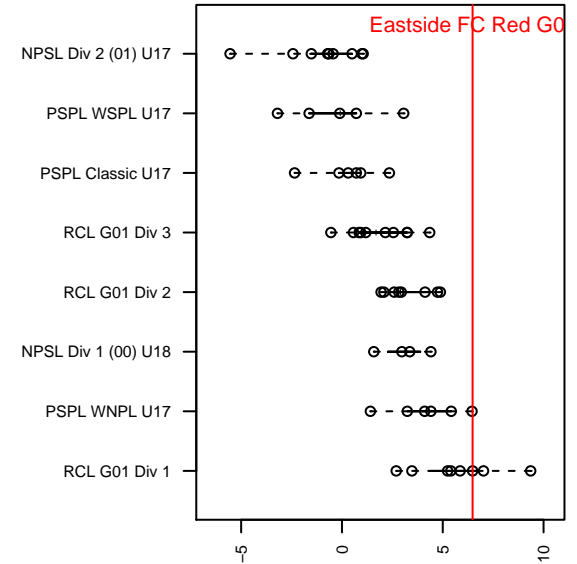

Eastside FC Red G01

Eastside FC
Preston, WA
G01 total strength=2003
attack=96.43 defense=43.3
fall league = RCL G01 Div 1

alt names used:
Eastside FC Red G01
Eastside FC Girls 01 Red

Venues played:
2017 Nike Crossfire Challenge Super Group U'
2017 RCL G01 Div 1
2017 Timbers Winter Showcase 2001 FWRL U
2017 PacNW Winter Classic FWRL G01

**attack and defense variance (black dot)
relative to other teams
and top 10 in region**

**attack and defense rating
relative to others at age
and all opponents in last 13 months**

Performance relative to 13 month average