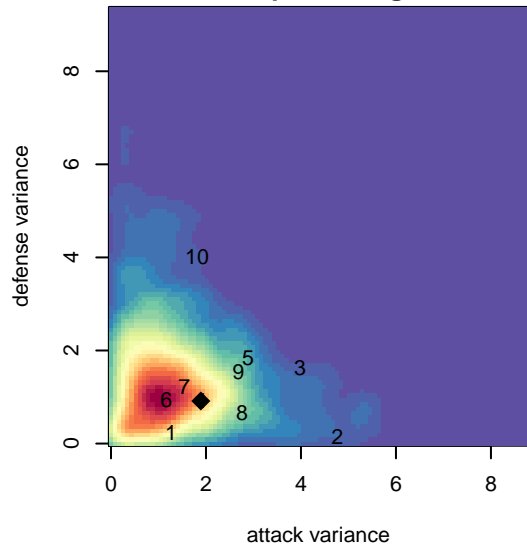

Eastside FC Red G01

Eastside FC
Preston, WA
G01 total strength=2003
attack=96.43 defense=43.3
fall league = RCL G01 Div 1

alt names used:
Eastside FC Red G01
Eastside FC Girls 01 Red

Venues played:
2017 Nike Crossfire Challenge Super Group U'
2017 RCL G01 Div 1
2017 Timbers Winter Showcase 2001 FWRL U
2017 PacNW Winter Classic FWRL G01

**attack and defense variance (black dot)
relative to other teams
and top 10 in region**

**attack and defense rating
relative to others at age
and all opponents in last 13 months**

Performance relative to 13 month average