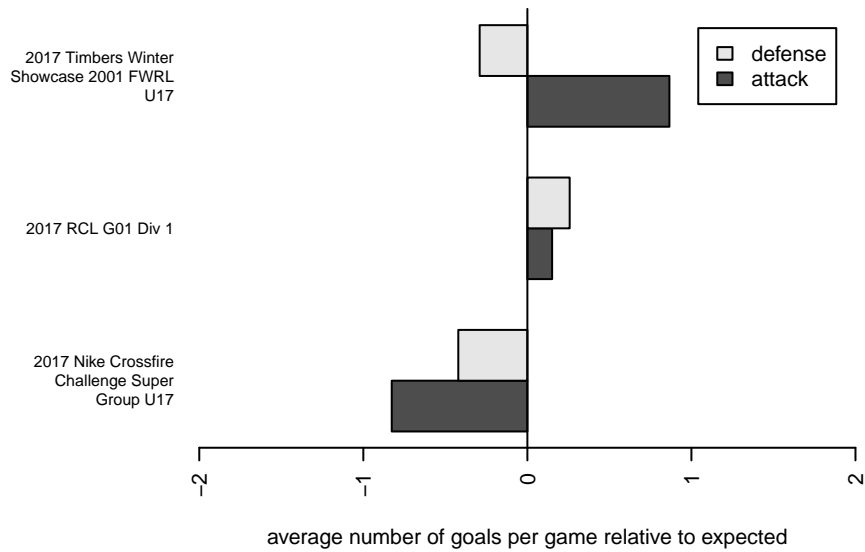

Eastside FC Red G01

Eastside FC
Preston, WA
G01 total strength=2003
attack=96.43 defense=43.3
fall league = RCL G01 Div 1

alt names used:
Eastside FC Red G01
Eastside FC Girls 01 Red

Venues played:
2017 Nike Crossfire Challenge Super Group U'
2017 RCL G01 Div 1
2017 Timbers Winter Showcase 2001 FWRL U
2017 PacNW Winter Classic FWRL G01

**attack and defense variance (black dot)
relative to other teams
and top 10 in region**

**attack and defense rating
relative to others at age
and all opponents in last 13 months**

Performance relative to 13 month average