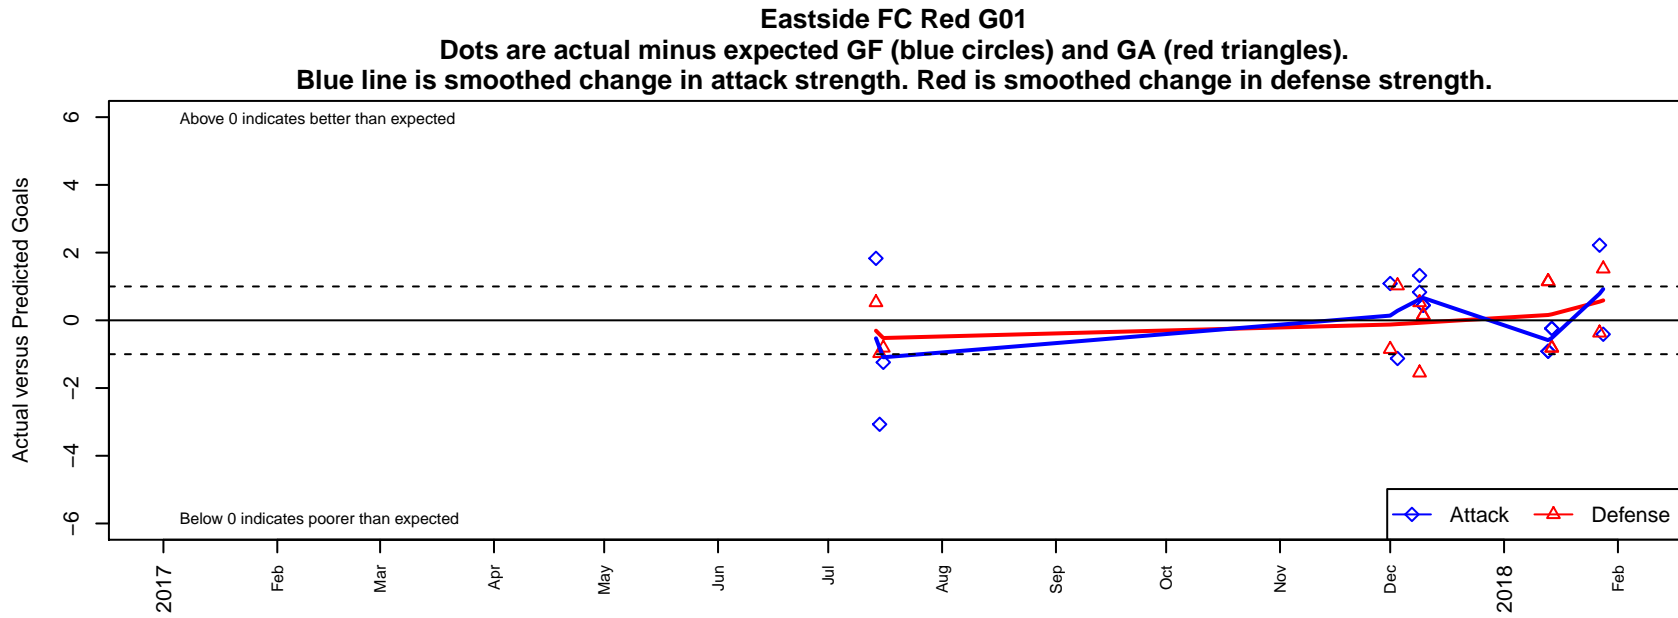

Eastside FC Red G01

Eastside FC
Preston, WA
G01 total strength=2003
attack=96.43 defense=43.3
fall league = RCL G01 Div 1

alt names used:
Eastside FC Red G01
Eastside FC Girls 01 Red

Venues played:
2017 Nike Crossfire Challenge Super Group U'
2017 RCL G01 Div 1
2017 Timbers Winter Showcase 2001 FWRL U
2017 PacNW Winter Classic FWRL G01

**attack and defense variance (black dot)
relative to other teams
and top 10 in region**

**attack and defense rating
relative to others at age
and all opponents in last 13 months**

Performance relative to 13 month average