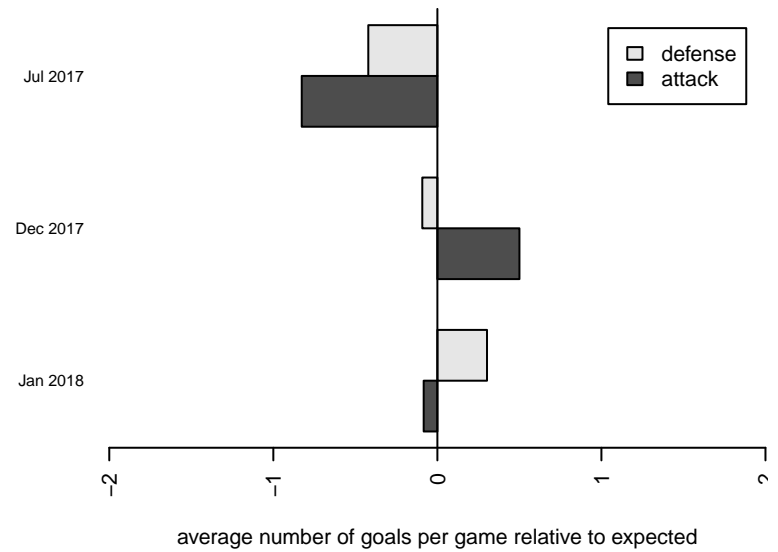

Performance relative to 13 month average